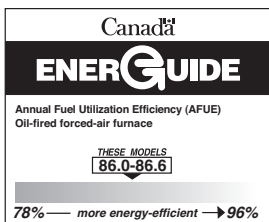

For more than a century, homeowners have associated Bryant heating and cooling products with the highest standards of indoor comfort and Bryant dealers as service leaders. Through commitment and dedication of our product development and manufacturing teams, we have consistently met every new challenge head-on and delivered the products to meet or exceed expectations. Our national network of passionate Bryant dealers is at the forefront of our success. Knowledgeable in the field, and equipped to address your home comfort needs, our dealers deliver customized comfort solutions to you and your family by doing...

WHATEVER IT TAKES.®

Since 1904

A Carrier Company